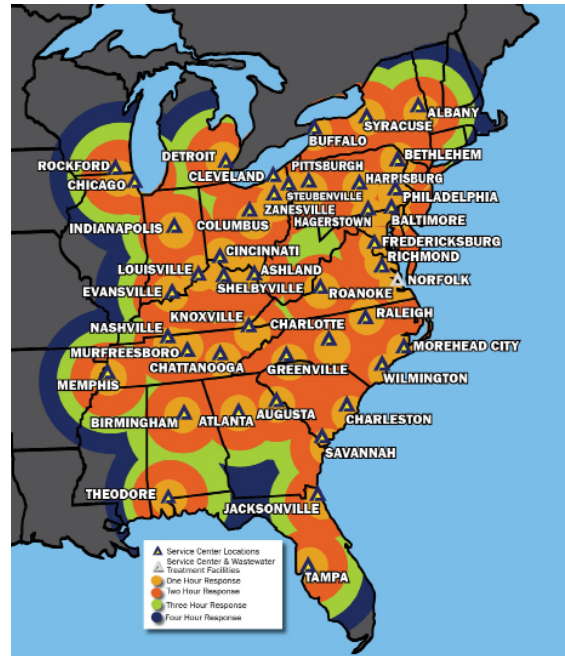

SAFETY IS AT THE HEART OF OUR CORE VALUES

HEPACO has a deeply-ingrained safety program that is embraced across every level of our organization. We maintain an **Experience Modification Rating (EMR)** of **0.81**. All HEPACO field personnel receive extensive training and are part of a medical monitoring program. In addition to HAZWOPER, RCRA, DOT, confined space entry/rescue and first aid/CPR training, we maintain a wide variety of certifications, including **SafeLand, Pipeline Operator Qualified (OQ), Loss Prevention Systems (LPS), API Tank Entry Supervisor (TES), and API WorkSafe.** HEPACO is pre-qualified by the contractor screening consortiums **ISNetworld, CCS, PEC Premier and Avetta.** We are also a permitted hazardous waste transporter and a U.S. Coast Guard classified **Oil Spill Response Organization (OSRO #32).**